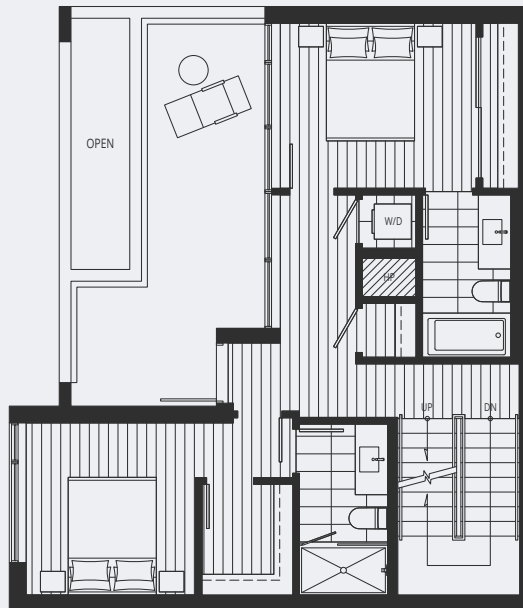

Townhome A

3 Bedroom + Den

Interior: 1707 sq.ft.
Exterior: 869 sq.ft.
Total: 2576 sq.ft.

LEVEL 1

Dimensions, sizes, specifications, layouts and materials are approximate only and subject to change without notice. This is not an offering for purchase. Any such offering can only be made with a Disclosure Statement. E.&O.E.