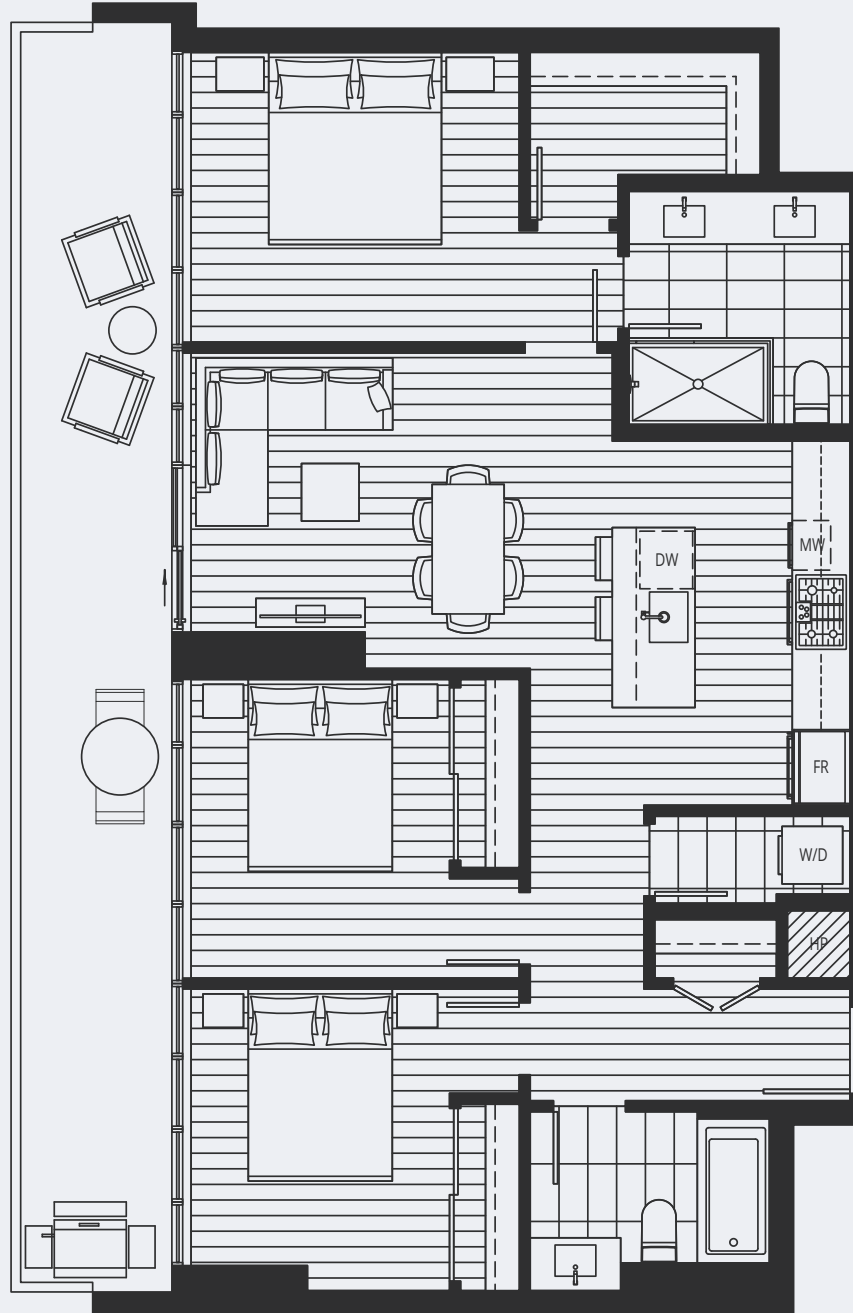

Plan C4

3 Bedroom

Interior: 1035 sq.ft.

Exterior: 168-246 sq.ft.

Total: 1203-1281 sq.ft.

LEVEL 5-19

Dimensions, sizes, specifications, layouts and materials are approximate only and subject to change without notice. This is not an offering for purchase. Any such offering can only be made with a Disclosure Statement. E.&O.E.