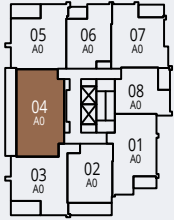

Plan C4

3 Bedroom

Interior: 1035 sq.ft.

Exterior: 168-246 sq.ft.

Total: 1203-1281 sq.ft.

LEVEL 5-19

Dimensions, sizes, specifications, layouts and materials are approximate only and subject to change without notice. This is not an offering for purchase. Any such offering can only be made with a Disclosure Statement. E.&O.E.